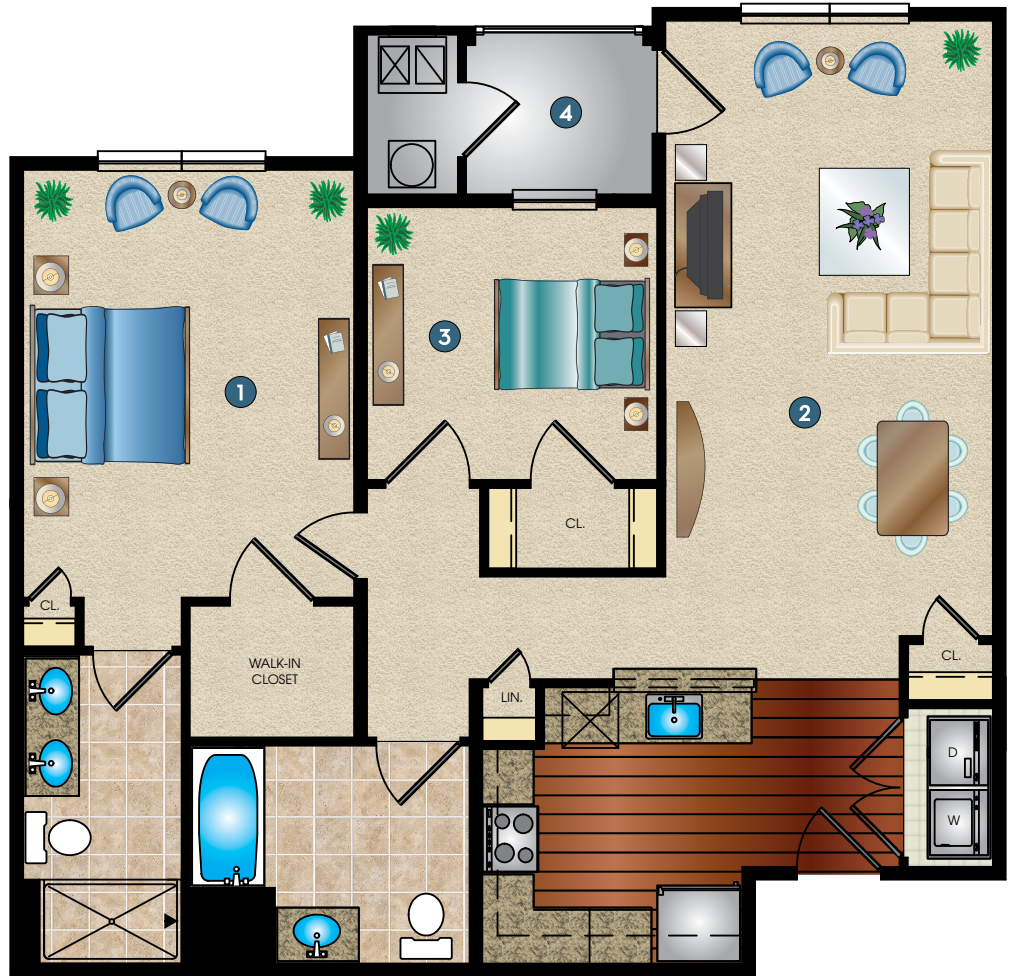

# The Birch

- 1,131 Sq. Feet
- 2 Bedroom
- 2 Bath

## DIMENSIONS

- 1 Master Bedroom  
12' - 4" x 15' - 9"
- 2 Living/Dining Area  
12' - 8" x 22' - 6"
- 3 Bedroom 2  
10' - 8" x 10' - 6"
- 4 Balcony  
6' - 8" x 6' - 8"

Plans and furnishings are for marketing purposes only, and are not to scale. Please inspect construction, subdivision, utility, landscape and other plans available through leasing center for complete and specific information. Actual locations may vary and items shown or not shown on this place are subject to errors, omissions and field changes.