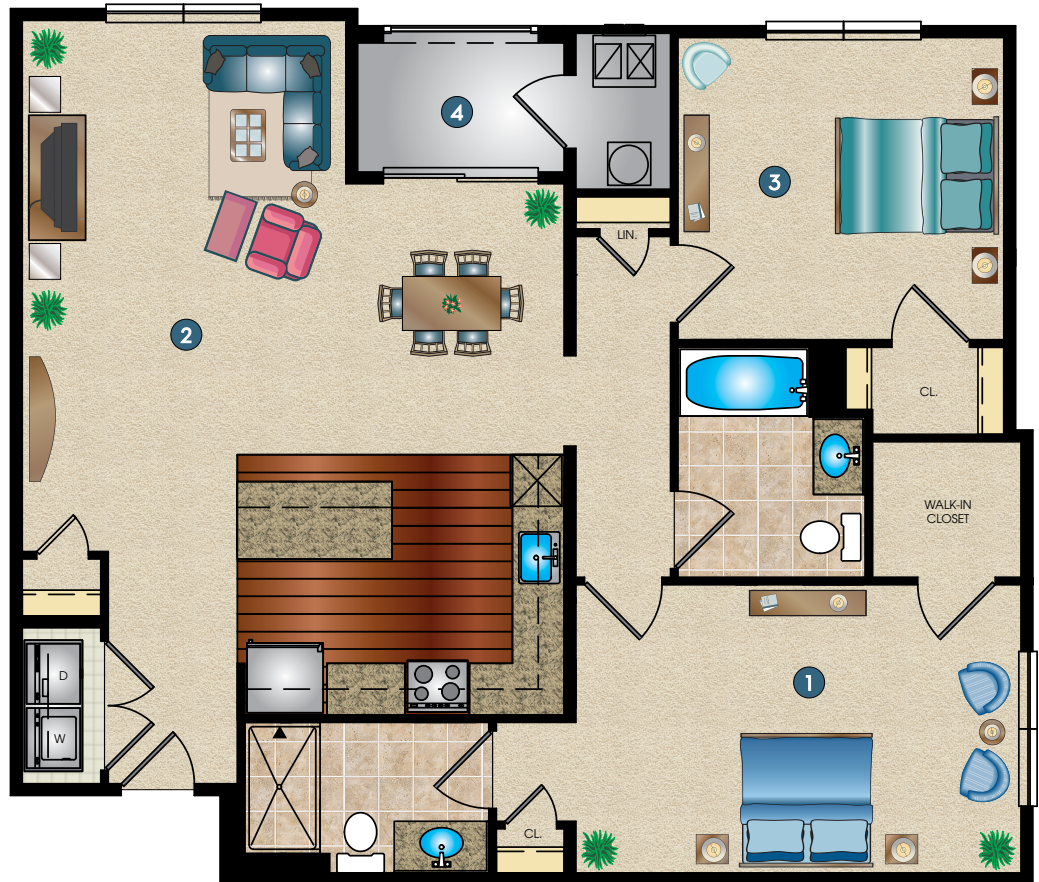

The Dogwood

- 1,289 Sq. Feet
- 2 Bedroom
- 2 Bath

DIMENSIONS

- 1 Master Bedroom
17' - 8" x 11' - 8"
- 2 Living/Dining Area
21' - 6" x 16' - 0"
- 3 Bedroom 2
13' - 4" x 12' - 2"
- 4 Balcony
8' - 0" x 6' - 4"

Plans and furnishings are for marketing purposes only, and are not to scale. Please inspect construction, subdivision, utility, landscape and other plans available through leasing center for complete and specific information. Actual locations may vary and items shown or not shown on this place are subject to errors, omissions and field changes.